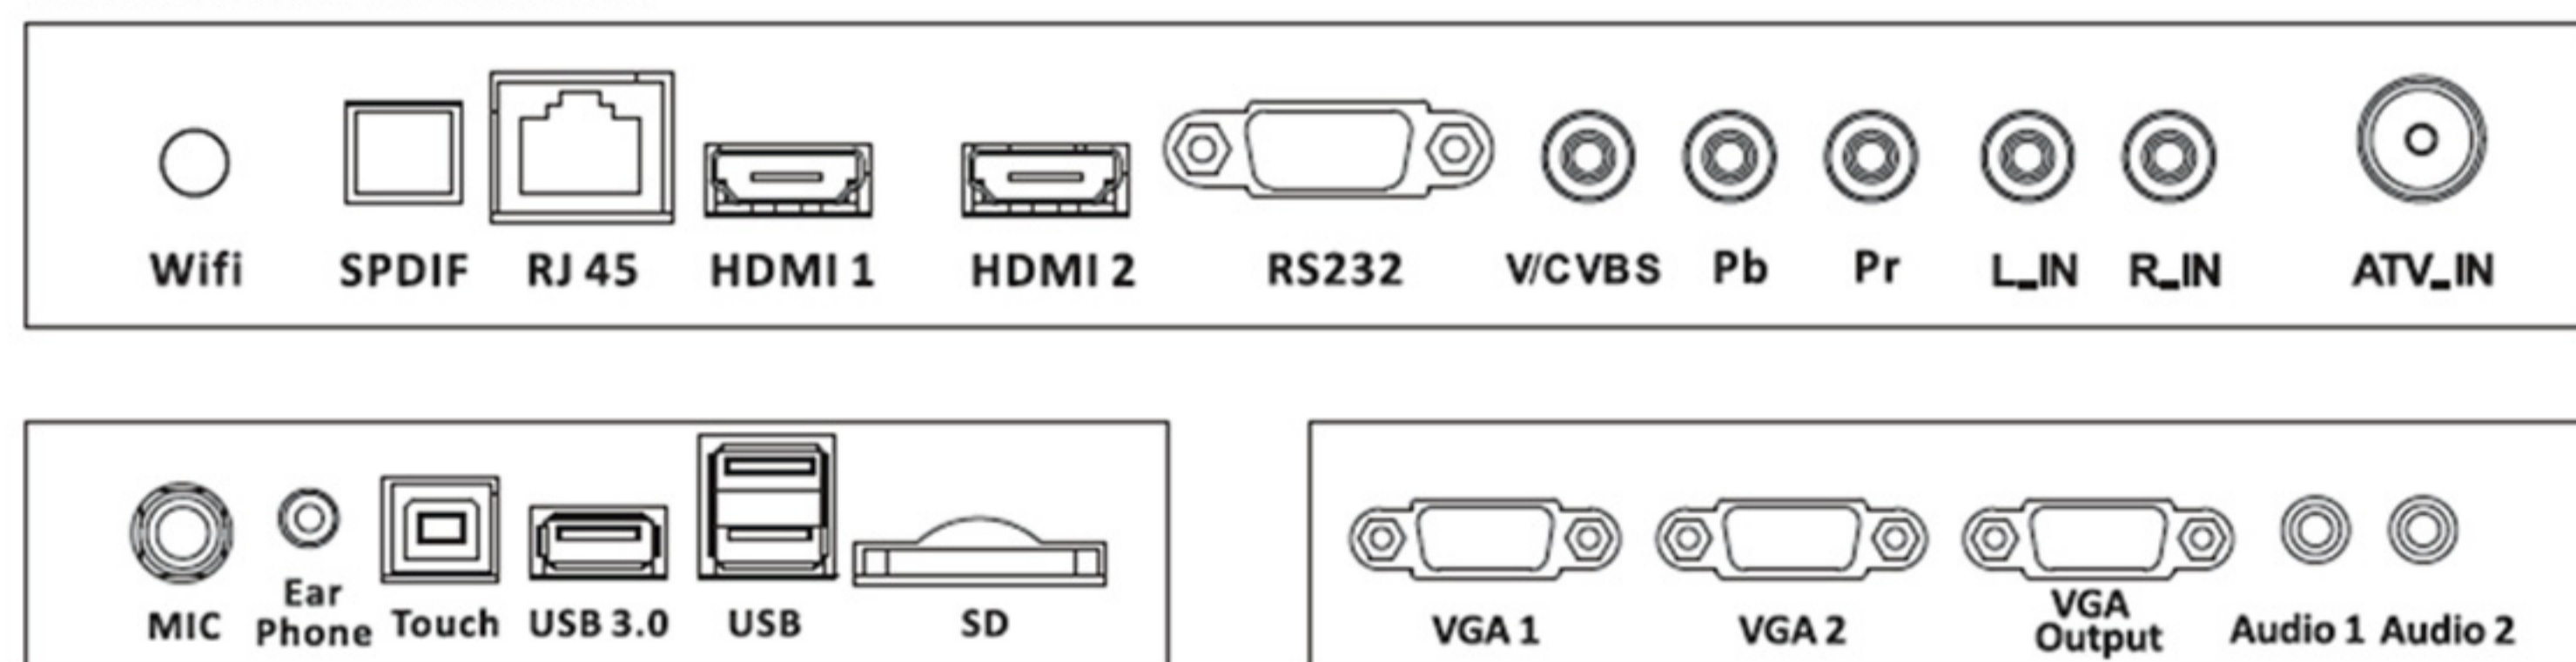

Interfaces

VGA Input	x1
Audio input	x2
VGA Output	x1
HDMI Input	x3 (1 OPS)
Earphone Out	x1
SPDIF	x1
RJ45(LAN)	x1
RS232	x1
TV	x1
Media USB2.0	x2
Media USB3.0	x1
Touch USB	USB x2 (1 for OPS)
HDMI on front frame	x1
Media USB3.0 on front frame	x1
USB2.0 on front frame	x2
SD Card	X1 (Card Holder Only)

Electrical

Power Supply	AC100-240V 50/60Hz
Power Consumption	≤350W
Standby Power Consumption	≤0.5W.

TV Touch Screen 86" 4K (3840x2160) Windows 10/Android System

Features

- All in one design concept: OPS PC , Television, Smart Intelligent WhiteBoard Display
- Support Dual System (Windows10 & Android5.0.1)/Wireless Wi-Fi.
- OPS movable construction,low noise fan & internal dissipate heat system.
- Power amplifier, teaching & learning source concentrate in a display unit.
- Support Multi-Media broadcasting
- Support Graphic /Picture roaming.
- Support Far end control (Through Network).
- Support Analogy & Digital high definition signal input.
- Front Touch panel design, easy dissemble for front service.
- Back panel blind type ventilation, dust Proof, efficient for effective for extension life terms 30%.
- Support Anti-Glare glass, effective for teachers & students eyesight protection.
- Support Round type button nice hand feeling.
- Support front glass protection
- Support Listen only
- Support USB2.0/USB3.0 input.
- Support USB touch Input /Output.
- Support Far End RS232 control.
- Audio 3.5mm.

Front Panel Terminals

Back Panel Terminals

LEFT VIEW FRONT VIEW RIGHT VIEW

BACK VIEW